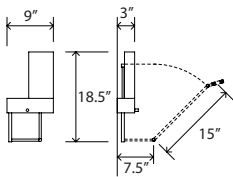

Cubo

bedside wall sconce/
reading lamp hybrid

Dimensions - 9"W x 18.5"T x 3"D - 13"ARM
 Solid walnut body, aluminum arms, polymer shade
 Full arm and light head articulation
 Energy efficient LED light source
 Fully dimmable with NO flicker
 Light output - 265 lumens
 Light color - 3000° K (warm)
 Color accuracy - 82 CRI
 Power usage - 6.3 Watts
 Input voltage - 12V DC (adaptor included)
 Walnut wood grain varies