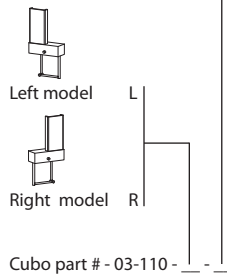

Cubo

bedside wall sconce/
reading lamp hybrid

Dimensions - 9"W x 18.5"T x 3"D - 13"ARM
 Solid walnut body, aluminum arms, polymer shade
 Full arm and light head articulation
 Energy efficient LED light source
 Fully dimmable with NO flicker
 Light output - 265 lumens
 Light color - 3000° K (warm)
 Color accuracy - 82 CRI
 Power usage - 6.3 Watts
 Input voltage - 12V DC (adaptor included)
 Walnut wood grain varies

Available:
 Hard wired*
 Wall cord

Cubo received the award for
 "Best Luminaire for Public Use Interior"
 The LED show, Las Vegas 2010

Cerno LED light fixtures combine the latest in modern fixture design with the highest quality cutting edge LED technology. Cerno products are built and designed in Southern California and include a 2 year performance guarantee warranty. In addition to Cerno's warranty, Cerno offers in-house repair service for the life of the product. Cerno is committed to eco-friendly business and manufacturing practices.