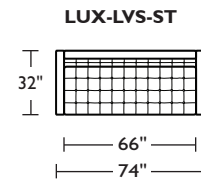

Due to size of leather hides, your furniture will have seams on the front, back and sides. For more information please contact your sales representative.

*Note: arm height for this frame is measured at the highest point of the curved arm.