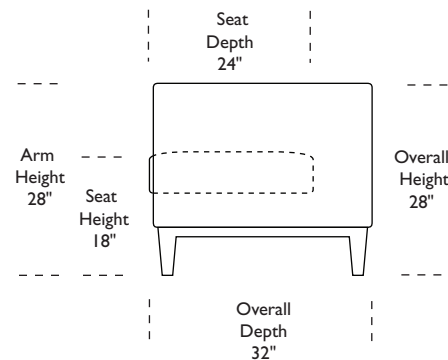

Due to size of leather hides, your furniture will have seams on the front, back and sides. For more information please contact your sales representative.

*Note: arm height for this frame is measured at the highest point of the curved arm.

Scale: 1/8 inch = 1 foot
All dimensions are approximate and subject to change.
Specify components from the sitting position.