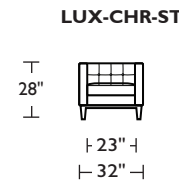

Due to size of leather hides, your furniture will have seams on the front, back and sides. For more information please contact your sales representative.

*Note: arm height for this frame is measured at the highest point of the curved arm.