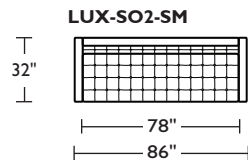

Due to size of leather hides, your furniture will have seams on the front, back and sides. For more information please contact your sales representative.

*Note: arm height for this frame is measured at the highest point of the curved arm.