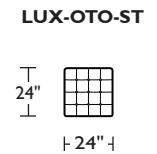

Due to size of leather hides, your furniture will have seams on the front, back and sides. For more information please contact your sales representative.

*Note: arm height for this frame is measured at the highest point of the curved arm.