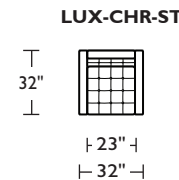

Due to size of leather hides, your furniture will have seams on the front, back and sides. For more information please contact your sales representative.

*Note: arm height for this frame is measured at the highest point of the curved arm.