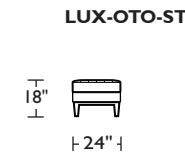

Due to size of leather hides, your furniture will have seams on the front, back and sides. For more information please contact your sales representative.

*Note: arm height for this frame is measured at the highest point of the curved arm.