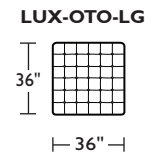

Due to size of leather hides, your furniture will have seams on the front, back and sides. For more information please contact your sales representative.

*Note: arm height for this frame is measured at the highest point of the curved arm.