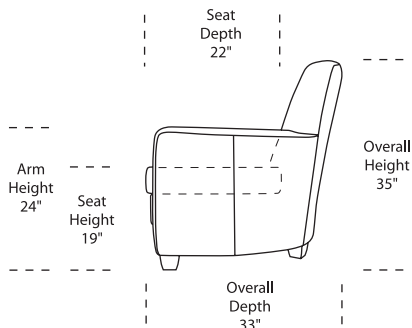

*Note: arm height for this frame is measured at the highest point of the curved arm.

Scale: 1/4 inch = 1 foot
All dimensions are approximate and subject to change.
Specify components from the sitting position.