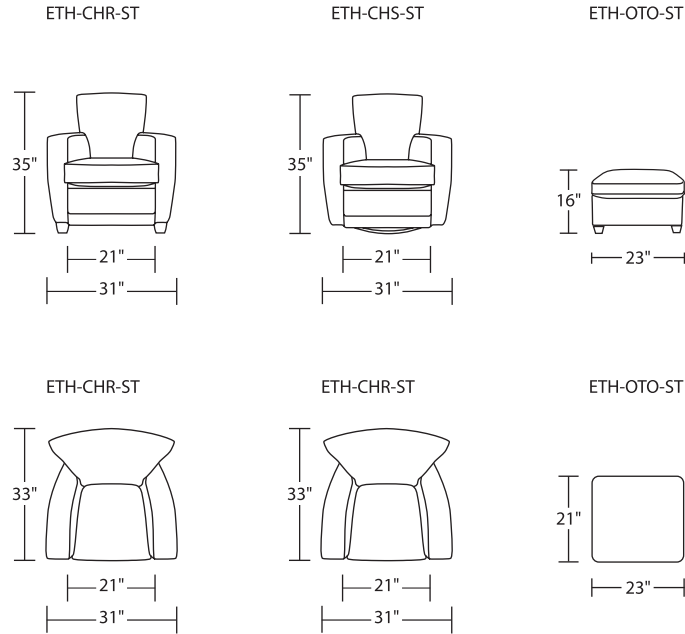

*Note: arm height for this frame is measured at the highest point of the curved arm.

Scale: 1/4 inch = 1 foot
All dimensions are approximate and subject to change.
Specify components from the sitting position.