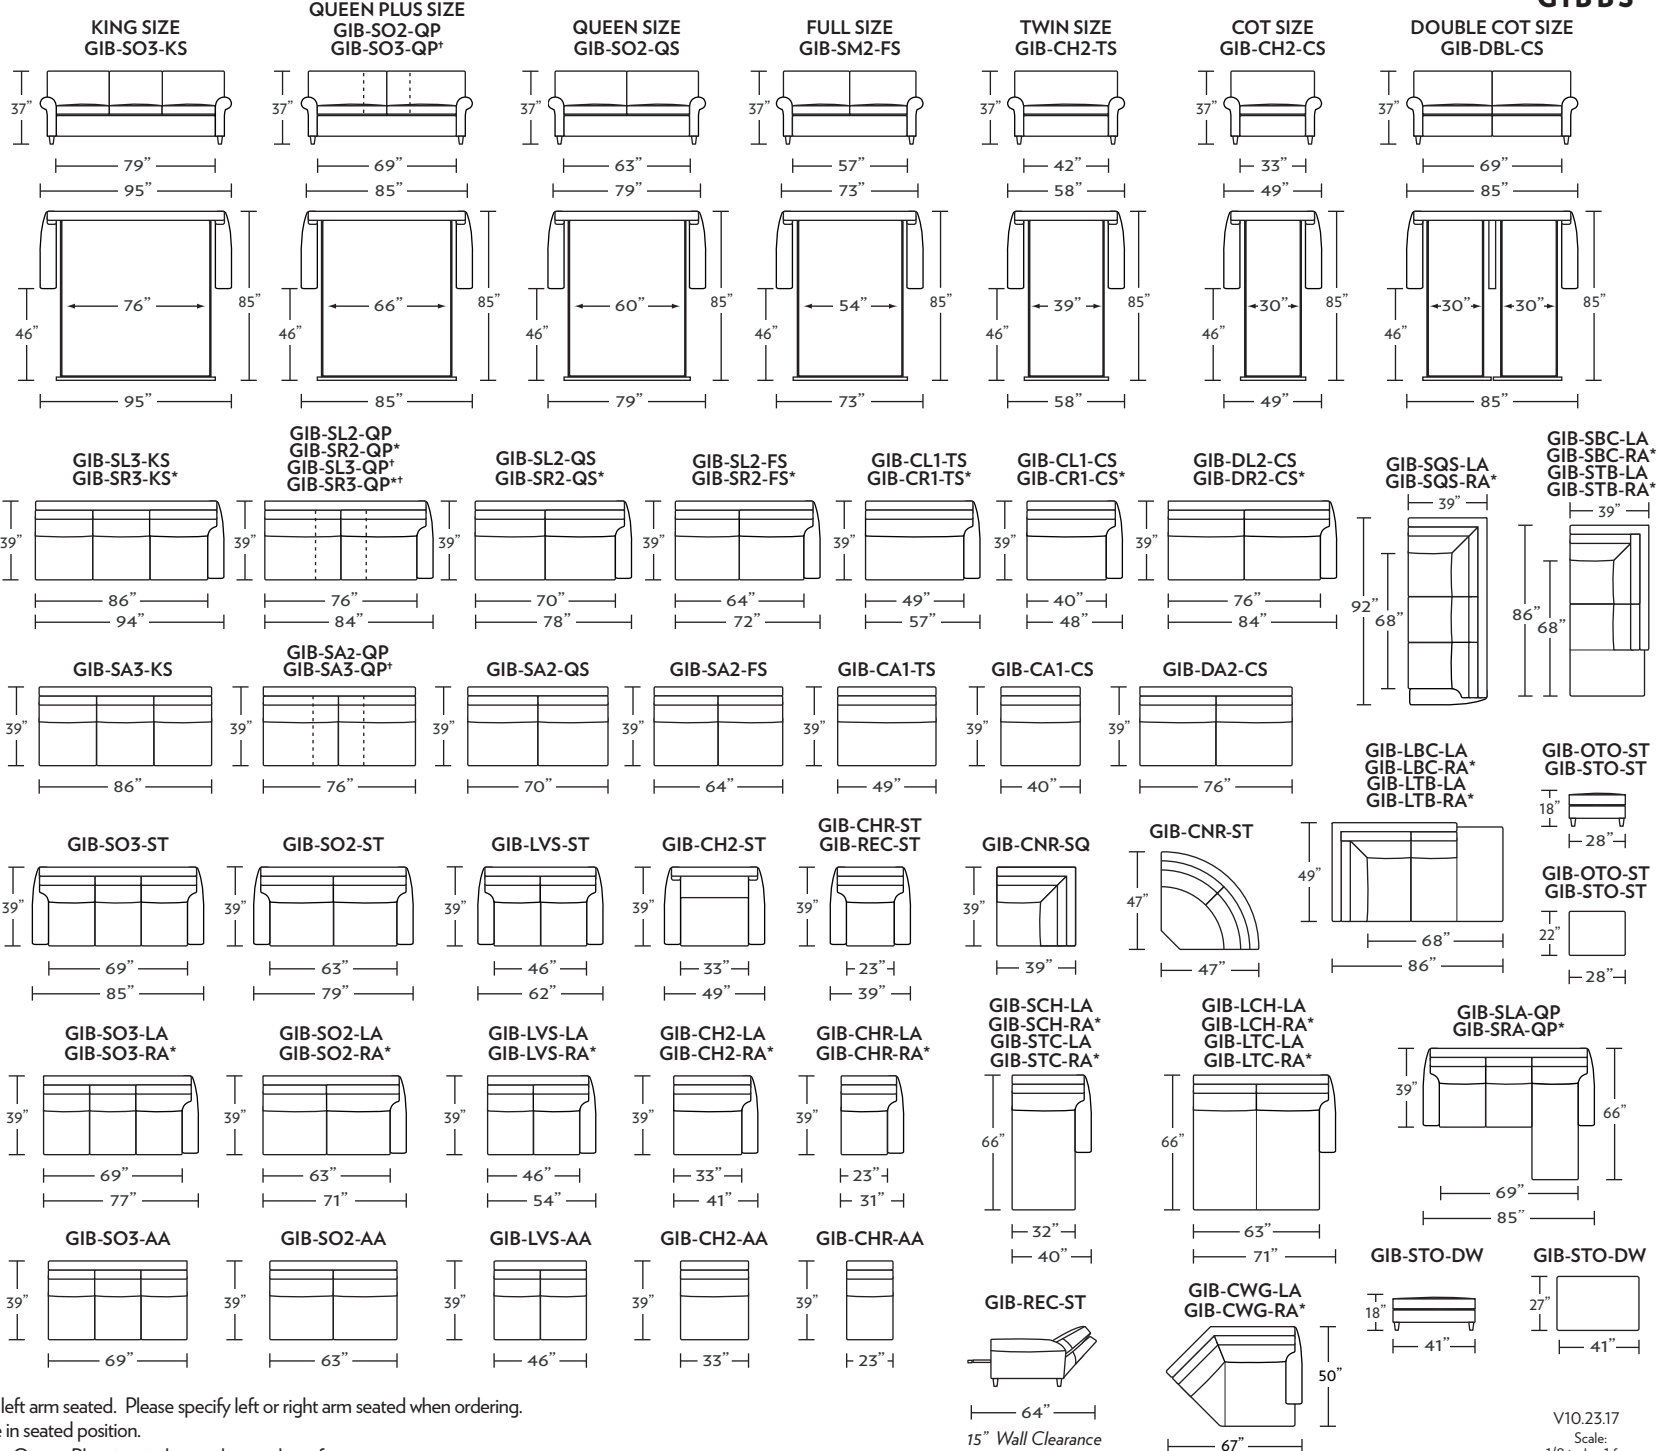

GIBBS

Standard Comfort Sleeper®

Features:

- Featuring the patented Tiffany 24/7™ platform sleep system
- Room to stretch out with true 80 inches of bedroom-length sleeping surface
- Ultimate comfort on four inches of plush, high-density foam mattress
- Zero wall clearance
- Quick-ship delivery
- Single-needle top-stitch
- High-density, high-resiliency foam seat cushions
- Loose back and seat cushions
- Lifetime warranty on frame
- 10-year mechanism warranty

Mattress Options:

- Premier with Crypton™ ticking
- Gel
- Tempur-Pedic®

Options:

- High-density, high-resiliency foam seat cushions encased in down and down back cushions available
- Wood legs available in Acorn, Espresso or Walnut finish
- Nailhead trim available in Antique Brass, Chrome or Pewter finish (arms and deck)

Please use actual leather, fabric, Crypton®, Sunbrella® and Ultrasuede® swatches when specifying furniture as the colors shown may vary due to the printing process.

* Picture shows left arm seated. Please specify left or right arm seated when ordering.

All orders are in seated position.

† Dotted lines for Queen Plus sizes indicates the number of seats.

All dimensions are approximate and subject to change.