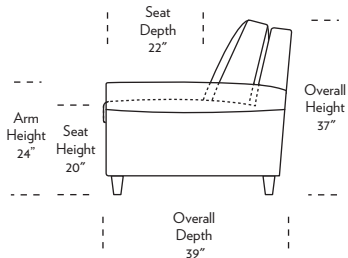

GIBBS

Standard Comfort Sleeper®

Features:

- Featuring the patented Tiffany 24/7™ platform sleep system
- Room to stretch out with true 80 inches of bedroom-length sleeping surface
- Ultimate comfort on four inches of plush, high-density foam mattress
- Zero wall clearance
- Quick-ship delivery
- Single-needle top-stitch
- High-density, high-resiliency foam seat cushions
- Loose back and seat cushions
- Lifetime warranty on frame
- 10-year mechanism warranty

Mattress Options:

- Premier with Crypton™ ticking
- Gel
- Tempur-Pedic®

Options:

- High-density, high-resiliency foam seat cushions encased in down and down back cushions available
- Wood legs available in Acorn, Espresso or Walnut finish
- Nailhead trim available in Antique Brass, Chrome or Pewter finish (arms and deck)

Please use actual leather, fabric, Crypton®, Sunbrella® and Ultrasuede® swatches when specifying furniture as the colors shown may vary due to the printing process.

* Picture shows left arm seated. Please specify left or right arm seated when ordering.

All orders are in seated position.

† Dotted lines for Queen Plus sizes indicates the number of seats.

All dimensions are approximate and subject to change.