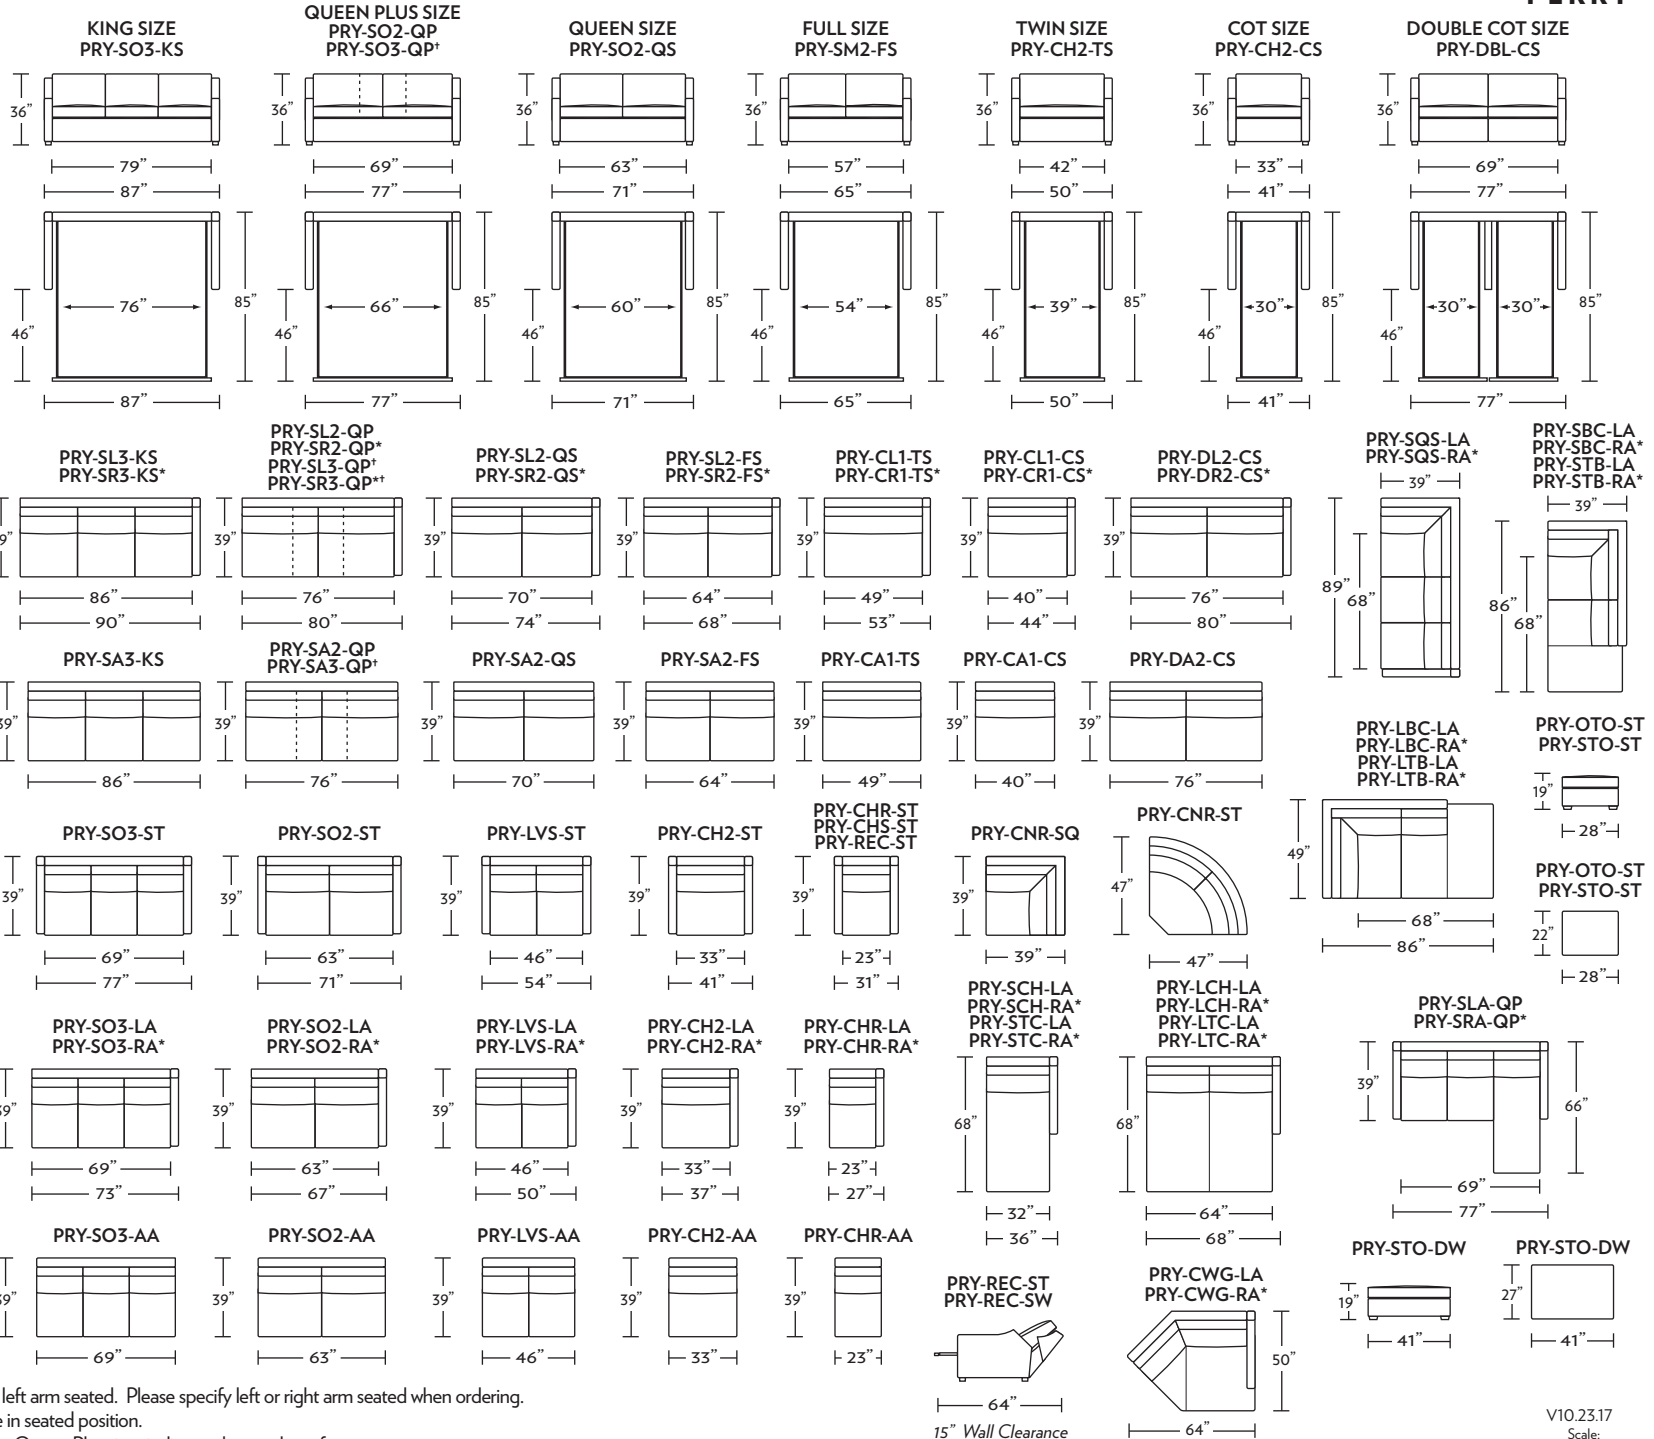

PERRY

Standard Comfort Sleeper®

Features:

- Featuring the patented Tiffany 24/7™ platform sleep system
- Room to stretch out with true 80 inches of bedroom-length sleeping surface
- Ultimate comfort on five inches of plush, high-density foam mattress
- Under-sofa dust covers keeps dust and dirt from ever touching the mattress
- Zero wall clearance
- Quick-ship delivery
- Single-needle top-stitch
- High-density, high-resiliency foam seat cushions
- Loose back and seat cushions
- Lifetime warranty on frame
- 10-year mechanism warranty

Mattress Options:

- Premier with Crypton™ ticking
- Gel
- Tempur-Pedic®

Options:

- High-density, high-resiliency foam seat cushions encased in down and down back cushions available
- Wood legs available in Acorn, Espresso or Walnut finish
- Nailhead trim available in Antique Brass, Chrome or Pewter finish (arms and deck)

Please use actual leather, fabric, Crypton®, Sunbrella® and Ultrasuede® swatches when specifying furniture as the colors shown may vary due to the printing process.

* Picture shows left arm seated. Please specify left or right arm seated when ordering.

All orders are in seated position.

† Dotted lines for Queen Plus sizes indicates the number of seats.

All dimensions are approximate and subject to change.