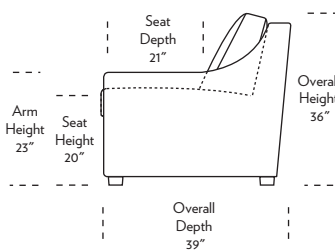

PERRY

Standard Comfort Sleeper®

Features:

- Featuring the patented Tiffany 24/7™ platform sleep system
- Room to stretch out with true 80 inches of bedroom-length sleeping surface
- Ultimate comfort on five inches of plush, high-density foam mattress
- Under-sofa dust covers keeps dust and dirt from ever touching the mattress
- Zero wall clearance
- Quick-ship delivery
- Single-needle top-stitch
- High-density, high-resiliency foam seat cushions
- Loose back and seat cushions
- Lifetime warranty on frame
- 10-year mechanism warranty

Mattress Options:

- Premier with Crypton™ ticking
- Gel
- Tempur-Pedic®

Options:

- High-density, high-resiliency foam seat cushions encased in down and down back cushions available
- Wood legs available in Acorn, Espresso or Walnut finish
- Nailhead trim available in Antique Brass, Chrome or Pewter finish (arms and deck)

Please use actual leather, fabric, Crypton®, Sunbrella® and Ultrasuede® swatches when specifying furniture as the colors shown may vary due to the printing process.

* Picture shows left arm seated. Please specify left or right arm seated when ordering.

All orders are in seated position.

† Dotted lines for Queen Plus sizes indicates the number of seats.

All dimensions are approximate and subject to change.