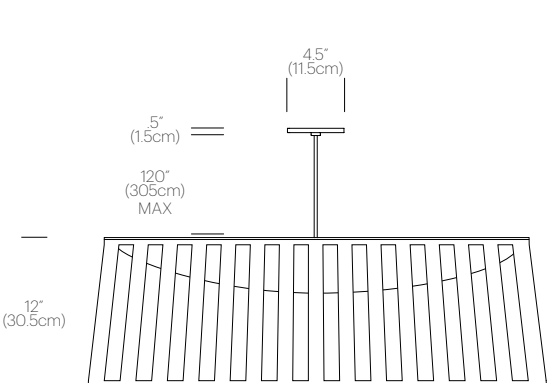

## PACKAGING WEIGHT AND DIMENSIONS

Solis Drum 24:	11LBS	26" X 26" X 6"
	5KGS	61cm X 61cm X 15cm
Solis Drum 36:	16.4LBS	38" X 38" X 8"
	7.5KGS	96.5cm X 96.5cm X 20.3cm

## DIMENSIONS

SOLIS DRUM 24

SOLIS DRUM 36

**Pablo**