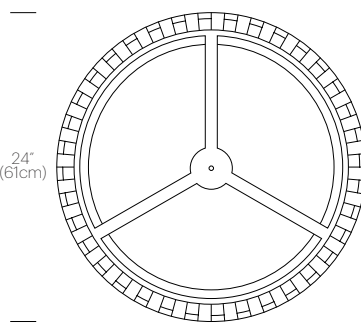

## DESCRIPTION

The new Solis Drum Pendant is the latest addition to the elegant Solis suspension family. Featuring a uniquely engaging blend of light and shadow, Solis Drum is made of laser cut polyester fabric combined with an aluminum top and bottom ring construction that allows the shade to hang under tension. Solis Drum also employs a stunning LED dome diffuser that spans across the full diameter of the top ring, radiating light down and sideways to cast shimmering warm patterns onto the space that surrounds it. The effect is a sense of weightlessness that invites a new kind of relationship with the light source. Perfect over a dining table, an entryway or in large groupings.

## PACKAGING WEIGHT AND DIMENSIONS

Solis Drum 24:	11LBS	26" X 26" X 6"
	5KGS	61cm X 61cm X 15cm
Solis Drum 36:	16.4LBS	38" X 38" X 8"
	7.5KGS	96.5cm X 96.5cm X 20.3cm

## DIMENSIONS

SOLIS DRUM 24

SOLIS DRUM 36

**Pablo**