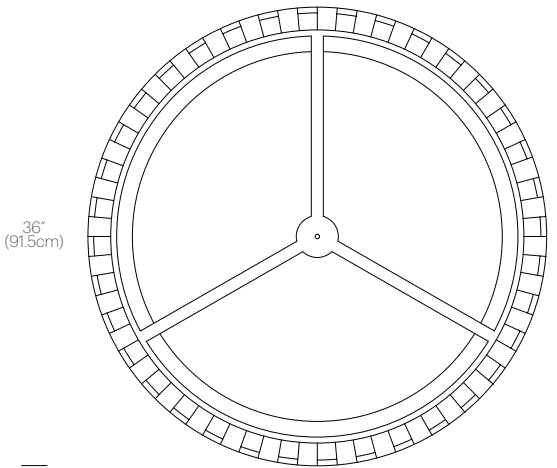

## DESCRIPTION

The new Solis Drum Pendant is the latest addition to the elegant Solis suspension family. Featuring a uniquely engaging blend of light and shadow, Solis Drum is made of laser cut polyester fabric combined with an aluminum top and bottom ring construction that allows the shade to hang under tension. Solis Drum also employs a stunning LED dome diffuser that spans across the full diameter of the top ring, radiating light down and sideways to cast shimmering warm patterns onto the space that surrounds it. The effect is a sense of weightlessness that invites a new kind of relationship with the light source. Perfect over a dining table, an entryway or in large groupings.

## PACKAGING WEIGHT AND DIMENSIONS

Solis Drum 24:	11LBS	26" X 26" X 6"
	5KGS	61cm X 61cm X 15cm
Solis Drum 36:	16.4LBS	38" X 38" X 8"
	7.5KGS	96.5cm X 96.5cm X 20.3cm

## FINISHES

WHITE

BLACK

BROWN

SILVER

## DIMENSIONS

SOLIS DRUM 24

SOLIS DRUM 36

**Pablo**