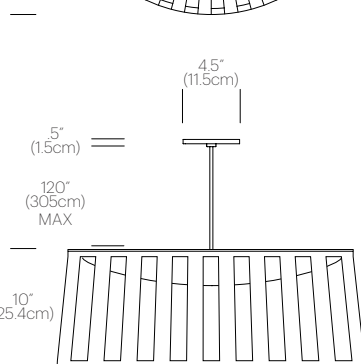

## PACKAGING WEIGHT AND DIMENSIONS

Solis Drum 24:	11LBS	26" X 26" X 6"
	5KGS	61cm X 61cm X 15cm
Solis Drum 36:	16.4LBS	38" X 38" X 8"
	7.5KGS	96.5cm X 96.5cm X 20.3cm

## DIMENSIONS

SOLIS DRUM 24

SOLIS DRUM 36

**Pablo**