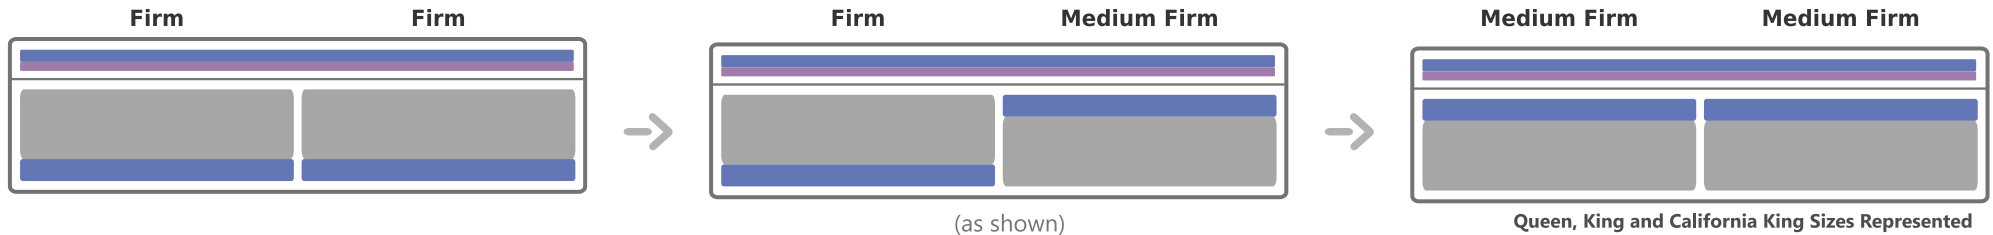

Comfort Dual 10

The Clean Sleep Collection

Firm/Medium Firm

10" High

Made in Italy

DUAL

NON-TOXIC

MEMORY FOAM

ADJUSTABLE
BASE OPTION

REMOVABLE
COVER

VACUUM
PACKED

Dual Construction 3 in 1 Mattress

Flip the base layers of foam to change the firmness level of each side

- 1+2" Memoform (Memory Foam)
- 1/2" Hypoallergenic Fibers
- 6.5" Elioform (Firm Support Foam)
- Outlast® and Viscose Removable Cover

Favorite Features

The Dual construction is **ideal for couples that prefer different firmness levels** or those who may want a change in the future.

It's an **affordable non-toxic high quality memory foam mattress** that is great for those that like firm support.