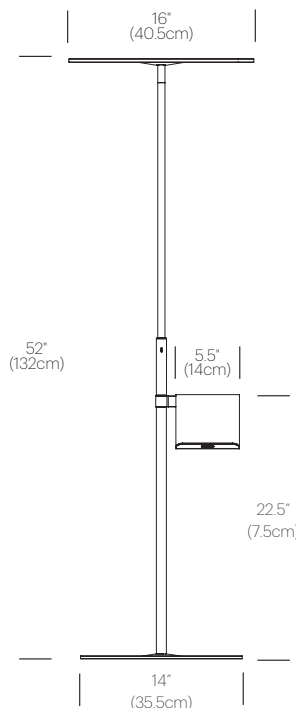

CERTIFICATIONS

PACKAGING WEIGHT AND DIMENSIONS

Circa Table :	8.45LBS 15" X 14" X 4"
	3.8KGS 38cm X 36cm X 10cm

NOTES

Custom requests can be considered on volume orders

FINISHES

DIMENSIONS

CIRCA TABLE

LIGHT CONTROL

Optical Switch (4-stage control. 100%, 50%, 15%, off)

FEATURES

- 360° shade rotation
- 45° shade tilt in two directions
- USB charging port
- Ships flat-packed

SPECIFICATIONS

- Voltage: 120/220V 60Hz
- Power Consumption: 9.5W
- Color temperature: 2700K
- Luminosity: 435 Lumens
- Luminaire efficacy: 46 Lumens/Watt
- Color Rendition Index: 85 CRI
- ADA compliant
- Title 20 compliant
- 50K hour lifespan
- Cord length: 8' (244cm)
- Global multi-plug adapter available
- 1 year warranty

CERTIFICATIONS

PACKAGING WEIGHT AND DIMENSIONS

Circa Floor:	21.9LBS	29" X 18" X 3.5"
	9.9KGS	74cm X 46cm X 9cm
Circa Floor Pedestal:	2.85LBS	11" X 11" X 3"
	1.3KGS	28cm X 28cm X 8cm

NOTES

Custom requests can be considered on volume orders

FINISHES

WHITE

GRAPHITE

DIMENSIONS

CIRCA FLOOR

CIRCA FLOOR+PEDESTAL

CIRCA WALL

DESCRIPTION