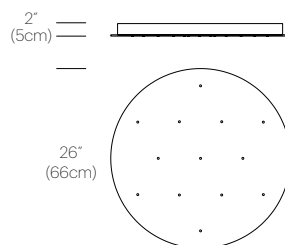

FINISHES

WHITE

GRAPHITE

DIMENSIONS

CIRCA PENDANT 12

CIRCA PENDANT 16

UNIVERSAL CHANDELIER CANOPY

Universal Canopy available for 3, 5 and 7 lamp configurations. Consult website for configuration options