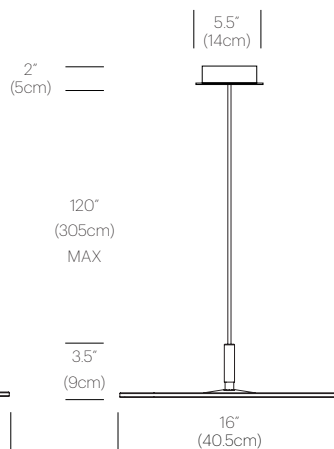

LIGHT CONTROL

Optical Switch (4-stage control. 100%, 50%, 15%, off)

FEATURES

360° shade rotation
45° shade tilt in two directions
USB charging port
Ships flat-packed

SPECIFICATIONS

Voltage: 120/220V 60Hz
Power Consumption: 8.5W
Color temperature: 2700K
Luminosity: 380 Lumens
Luminaire efficacy: 45 Lumens/Watt
Color Rendition Index: 85 CRI
ADA compliant
Title 20 compliant
50K hour lifespan
Cord length: 8' (244cm) (Field Cuttable)
Global multi-plug adapter available
1 year warranty

LIGHT CONTROL

Hard wired (Triac transformer)
ELV dimmer recommended

FEATURES

360° shade rotation
45° shade tilt in two directions
Ships flat-packed

SPECIFICATIONS

Voltage: 120/220V 60Hz
Power Consumption: 11.5W
Color temperature: 2700K
Luminosity: 522 Lumens
Luminaire efficacy: 45 Lumens/Watt
Color Rendition Index: 85 CRI
Title 20 compliant
50K hour lifespan
Cord length: 10' (305cm) (Field Cuttable)
1 year warranty

CERTIFICATIONS

PACKAGING WEIGHT AND DIMENSIONS

Circa Pendant 12:	5.75LBS	15" X 14" X 4"
	2.6KGS	38cm X 36cm X 10cm
Circa Pendant 16 :	9.05LBS	18.5" X 18" X 4"
	4.1KGS	47cm X 46cm X 10cm

NOTES

Custom requests can be considered on volume orders

FINISHES

WHITE

GRAPHITE

DIMENSIONS

CIRCA PENDANT 12

CIRCA PENDANT 16

UNIVERSAL CHANDELIER CANOPY

Universal Canopy available for 3, 5 and 7 lamp configurations. Consult website for configuration options