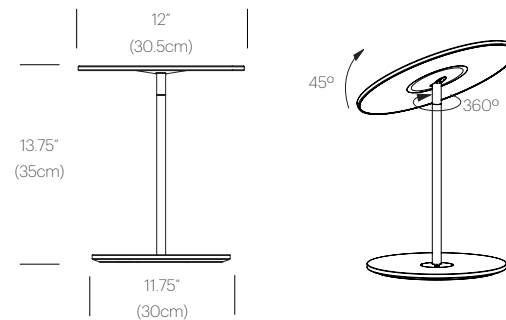

Optical Switch (4-stage control. 100%, 50%, 15%, off)

FEATURES

- 360° shade rotation
- 45° shade tilt in two directions
- USB charging port
- Ships flat-packed

SPECIFICATIONS

- Voltage: 120/220V 60Hz
- Power Consumption: 8.5W
- Color temperature: 2700K
- Luminosity: 380 Lumens
- Luminaire efficacy: 45 Lumens/Watt
- Color Rendition Index: 85 CRI
- ADA compliant
- Title 20 compliant
- 50K hour lifespan
- Cord length: 8' (244cm)
- Global multi-plug adapter available
- 1 year warranty

CERTIFICATIONS

PACKAGING WEIGHT AND DIMENSIONS

Circa Table :	8.45LBS 15" X 14" X 4"
	3.8KGS 38cm X 36cm X 10cm

NOTES

Custom requests can be considered on volume orders

FINISHES

DIMENSIONS

CIRCA TABLE

LIGHT CONTROL

Optical Switch (4-stage control. 100%, 50%, 15%, off)

FEATURES

- 360° shade rotation
- 45° shade tilt in two directions
- USB charging port
- Ships flat-packed

SPECIFICATIONS

- Voltage: 120/220V 60Hz
- Power Consumption: 9.5W
- Color temperature: 2700K
- Luminosity: 435 Lumens
- Luminaire efficacy: 46 Lumens/Watt
- Color Rendition Index: 85 CRI
- ADA compliant
- Title 20 compliant
- 50K hour lifespan
- Cord length: 8' (244cm)
- Global multi-plug adapter available
- 1 year warranty

CERTIFICATIONS

PACKAGING WEIGHT AND DIMENSIONS

Circa Floor:	21.9LBS	29" X 18" X 3.5"
	9.9KGS	74cm X 46cm X 9cm
Circa Floor Pedestal:	2.85LBS	11" X 11" X 3"
	1.3KGS	28cm X 28cm X 8cm

NOTES

Custom requests can be considered on volume orders