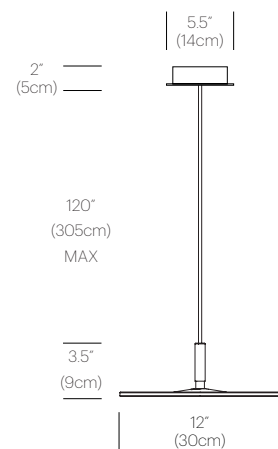

LIGHT CONTROL

Optical Switch (4-stage control. 100%, 50%, 15%, off)

FEATURES

360° shade rotation
45° shade tilt in two directions
USB charging port
Ships flat-packed

SPECIFICATIONS

Voltage: 120/220V 60Hz
Power Consumption: 8.5W
Color temperature: 2700K
Luminosity: 380 Lumens
Luminaire efficacy: 45 Lumens/Watt
Color Rendition Index: 85 CRI
ADA compliant
Title 20 compliant
50K hour lifespan
Cord length: 8' (244cm) (Field Cuttable)
Global multi-plug adapter available
1 year warranty

CERTIFICATIONS

PACKAGING WEIGHT AND DIMENSIONS

Circa Pendant 12:	5.75LBS	15" X 14" X 4"
	2.6KGS	38cm X 36cm X 10cm
Circa Pendant 16 :	9.05LBS	18.5" X 18" X 4"
	4.1KGS	47cm X 46cm X 10cm

NOTES

Custom requests can be considered on volume orders

FINISHES

WHITE

GRAPHITE

DIMENSIONS

CIRCA PENDANT 12

CIRCA PENDANT 16

UNIVERSAL CHANDELIER CANOPY

Universal Canopy available for 3, 5 and 7 lamp configurations. Consult website for configuration options