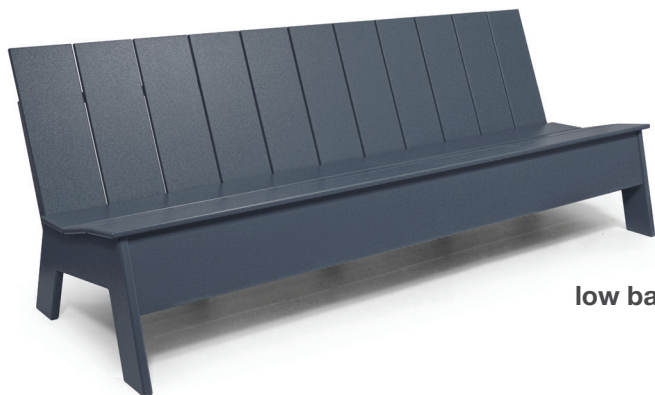

**low back** double

**high back** double

**low back** 7ft

**charcoal:** color code CG

**black:** color code BL

**cloud:** color code CW

**leaf:** color code LG

**chocolate:** color code CB

**apple:** color code AR

**sunset:** color code OR

**sky:** color code SB

**sand:** color code SD

**evergreen:** color code EG

**navy blue:** color code NB

**use with:**  
cocktail  
table

**collection:**  
picket  
**material:**  
100% recycled  
HDPE

### low back

**SKU:** PK-LBD-(color code)

**dimensions:**

width: 47.75" (121.3cm)  
 depth: 29.75" (75.4cm)  
 height: 30" (76.3cm)

**weight:**

60 lbs (27.2kg)

**shipping dimensions:** 56" x 6" x 28"

### high back

**SKU:** PK-HBD-(color code)

**dimensions:**

width: 47.75" (121.3cm)  
 depth: 33" (83.5cm)  
 height: 38.75" (98.2cm)

**weight:**

78 lbs (16.3kg)

**shipping dimensions:** 44" x 8" x 50"