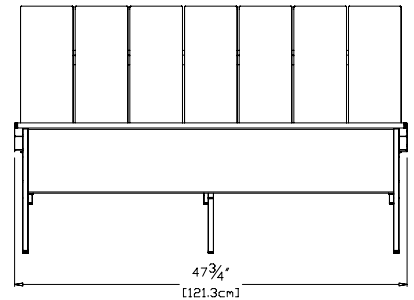

### low back

**SKU:** PK-LBD-(color code)

**dimensions:**

width: 47.75" (121.3cm)  
 depth: 29.75" (75.4cm)  
 height: 30" (76.3cm)

**weight:**

60 lbs (27.2kg)

**shipping dimensions:** 56" x 6" x 28"

### high back

**SKU:** PK-HBD-(color code)

**dimensions:**

width: 47.75" (121.3cm)  
 depth: 33" (83.5cm)  
 height: 38.75" (98.2cm)

**weight:**

78 lbs (16.3kg)

**shipping dimensions:** 44" x 8" x 50"

### low back 7ft

**SKU:** PK-LB7-(color code)

**dimensions:**

width: 83.75" (212.7cm)  
 depth: 29.75" (75.6cm)  
 height: 30" (76.3cm)

**weight:**

101 lbs (45.8kg)

**shipping dimensions:** 86" x 6" x 28"  
 28" x 17" x 5"