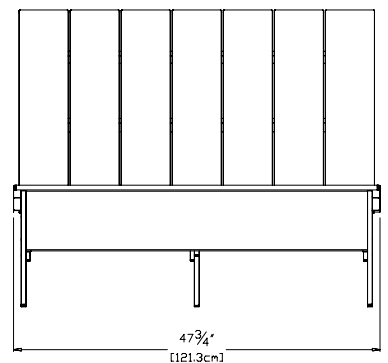

### low back

**SKU:** PK-LBD-(color code)

**dimensions:**

width: 47.75" (121.3cm)  
 depth: 29.75" (75.4cm)  
 height: 30" (76.3cm)

**weight:**

60 lbs (27.2kg)

**shipping dimensions:** 56" x 6" x 28"

### high back

**SKU:** PK-HBD-(color code)

**dimensions:**

width: 47.75" (121.3cm)  
 depth: 33" (83.5cm)  
 height: 38.75" (98.2cm)

**weight:**

78 lbs (16.3kg)

**shipping dimensions:** 44" x 8" x 50"

### low back 7ft

**SKU:** PK-LB7-(color code)

**dimensions:**

width: 83.75" (212.7cm)  
 depth: 29.75" (75.6cm)  
 height: 30" (76.3cm)

**weight:**

101 lbs (45.8kg)

**shipping dimensions:** 86" x 6" x 28"  
 28" x 17" x 5"