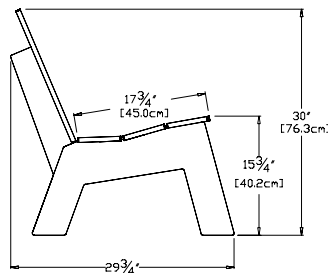

### low back

**SKU:** PK-LBD-(color code)

**dimensions:**

width: 47.75" (121.3cm)  
 depth: 29.75" (75.4cm)  
 height: 30" (76.3cm)

**weight:**

60 lbs (27.2kg)

**shipping dimensions:** 56" x 6" x 28"

### high back

**SKU:** PK-HBD-(color code)

**dimensions:**

width: 47.75" (121.3cm)  
 depth: 33" (83.5cm)  
 height: 38.75" (98.2cm)

**weight:**

78 lbs (16.3kg)

**shipping dimensions:** 44" x 8" x 50"

### low back 7ft

**SKU:** PK-LB7-(color code)

**dimensions:**

width: 83.75" (212.7cm)  
 depth: 29.75" (75.6cm)  
 height: 30" (76.3cm)

**weight:**

101 lbs (45.8kg)

**shipping dimensions:** 86" x 6" x 28"  
 28" x 17" x 5"