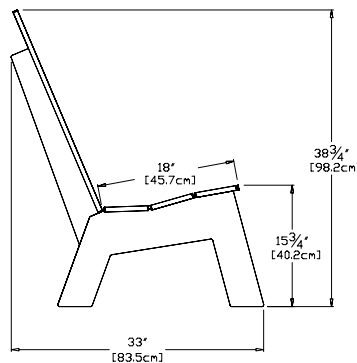

### low back

**SKU:** PK-LBD-(color code)

**dimensions:**

width: 47.75" (121.3cm)  
 depth: 29.75" (75.4cm)  
 height: 30" (76.3cm)

**weight:**

60 lbs (27.2kg)

**shipping dimensions:** 56" x 6" x 28"

### high back

**SKU:** PK-HBD-(color code)

**dimensions:**

width: 47.75" (121.3cm)  
 depth: 33" (83.5cm)  
 height: 38.75" (98.2cm)

**weight:**

78 lbs (16.3kg)

**shipping dimensions:** 44" x 8" x 50"

### low back 7ft

**SKU:** PK-LB7-(color code)

**dimensions:**

width: 83.75" (212.7cm)  
 depth: 29.75" (75.6cm)  
 height: 30" (76.3cm)

**weight:**

101 lbs (45.8kg)

**shipping dimensions:** 86" x 6" x 28"  
 28" x 17" x 5"