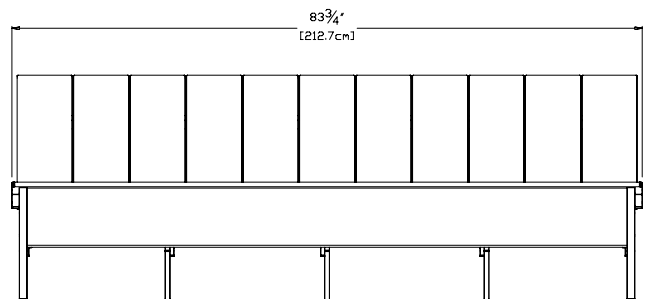

### low back

**SKU:** PK-LBD-(color code)

**dimensions:**

width: 47.75" (121.3cm)  
 depth: 29.75" (75.4cm)  
 height: 30" (76.3cm)

**weight:**

60 lbs (27.2kg)

**shipping dimensions:** 56" x 6" x 28"

### high back

**SKU:** PK-HBD-(color code)

**dimensions:**

width: 47.75" (121.3cm)  
 depth: 33" (83.5cm)  
 height: 38.75" (98.2cm)

**weight:**

78 lbs (16.3kg)

**shipping dimensions:** 44" x 8" x 50"

### low back 7ft

**SKU:** PK-LB7-(color code)

**dimensions:**

width: 83.75" (212.7cm)  
 depth: 29.75" (75.6cm)  
 height: 30" (76.3cm)

**weight:**

101 lbs (45.8kg)

**shipping dimensions:** 86" x 6" x 28"  
 28" x 17" x 5"