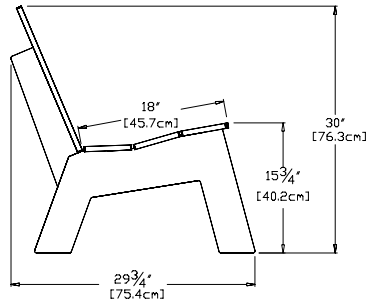

### low back

**SKU:** PK-LBD-(color code)

**dimensions:**

width: 47.75" (121.3cm)  
 depth: 29.75" (75.4cm)  
 height: 30" (76.3cm)

**weight:**

60 lbs (27.2kg)

**shipping dimensions:** 56" x 6" x 28"

### high back

**SKU:** PK-HBD-(color code)

**dimensions:**

width: 47.75" (121.3cm)  
 depth: 33" (83.5cm)  
 height: 38.75" (98.2cm)

**weight:**

78 lbs (16.3kg)

**shipping dimensions:** 44" x 8" x 50"

### low back 7ft

**SKU:** PK-LB7-(color code)

**dimensions:**

width: 83.75" (212.7cm)  
 depth: 29.75" (75.6cm)  
 height: 30" (76.3cm)

**weight:**

101 lbs (45.8kg)

**shipping dimensions:** 86" x 6" x 28"  
 28" x 17" x 5"