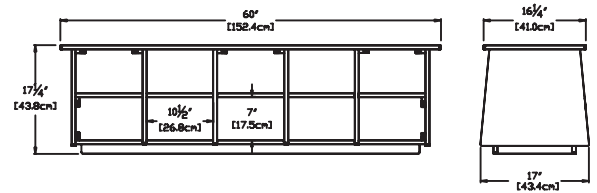

shipped fully assembled

evergreen: color code EG

navy blue: color code NB

cubby 46 + boot holes

SKU: SG-CB46-B-(color code)

dimensions:
width: 46.5" (118.1cm)
depth: 17" (43.4cm)
height: 17.25" (43.8cm)

weight:
69 lbs (31.3kg)

shipping dimensions: 18" x 18" x 48"
shipping weight: 77 lbs (34.9kg)

cubby 60

SKU: SG-CB60-(color code)

dimensions:
width: 60" (152.4cm)
depth: 17" (43.4cm)
height: 17.25" (43.8cm)

weight:
82 lbs (37.2kg)

shipping dimensions: Pallet

cubby 60 + boot holes

SKU: SG-CB60-B-(color code)

dimensions:
width: 60" (152.4cm)
depth: 17" (43.4cm)
height: 17.25" (43.8cm)

weight:
82 lbs (37.2kg)

shipping dimensions: Pallet

dimensions:
width: 72" (182.9cm)
depth: 17" (43.4cm)
height: 17.75" (45.0cm)

weight:
119 lbs (54.0kg)

shipping dimensions: Pallet