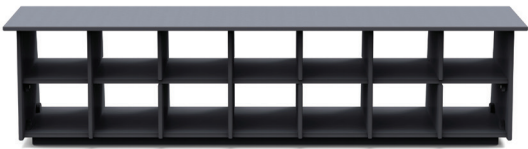

cubby 46
+ boot holes

cubby 60

cubby 60
+ boot holes

cubby 72

cubby 72
+ boot holes

charcoal: color code CG

black: color code BL

cloud: color code CW

leaf: color code LG

chocolate: color code CB

apple: color code AR

sunset: color code OR

sky: color code SB

sand: color code SD

**product details
& size comparisons:**
see backside →

collection:
storage
material:
100% recycled
HDPE

shipped fully assembled

evergreen: color code EG

navy blue: color code NB

cubby 46 + boot holes

SKU: SG-CB46-B-(color code)

dimensions:
width: 46.5" (118.1cm)
depth: 17" (43.4cm)
height: 17.25" (43.8cm)

weight:
69 lbs (31.3kg)

dimensions:
width: 72" (182.9cm)
depth: 17" (43.4cm)
height: 17.75" (45.0cm)

weight:
119 lbs (54.0kg)

shipping dimensions: Pallet