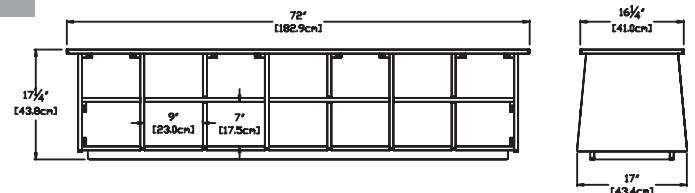

shipping dimensions: 18" x 18" x 48"
shipping weight: 77 lbs (34.9kg)

cubby 60

SKU: SG-CB60-(color code)

dimensions:
width: 60" (152.4cm)
depth: 17" (43.4cm)
height: 17.25" (43.8cm)

weight:
82 lbs (37.2kg)

shipping dimensions: Pallet

cubby 60 + boot holes

SKU: SG-CB60-B-(color code)

dimensions:
width: 60" (152.4cm)
depth: 17" (43.4cm)
height: 17.25" (43.8cm)

weight:
82 lbs (37.2kg)

shipping dimensions: Pallet

cubby 72

SKU: SG-CB72-(color code)

dimensions:
width: 72" (182.9cm)
depth: 17" (43.4cm)
height: 17.75" (45.0cm)

weight:
119 lbs (54.0kg)

shipping dimensions: Pallet

cubby 72 + boot holes

SKU: SG-CB72-B-(color code)

dimensions:
width: 72" (182.9cm)
depth: 17" (43.4cm)
height: 17.75" (45.0cm)

weight:
119 lbs (54.0kg)

shipping dimensions: Pallet