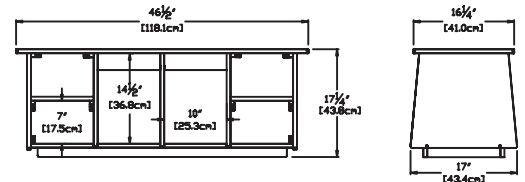

shipped fully assembled

evergreen: color code EG

navy blue: color code NB

cubby 46 + boot holes

SKU: SG-CB46-B-(color code)

dimensions:
width: 46.5" (118.1cm)
depth: 17" (43.4cm)
height: 17.25" (43.8cm)

weight:
69 lbs (31.3kg)

shipping dimensions: 18" x 18" x 48"
shipping weight: 77 lbs (34.9kg)

cubby 60

SKU: SG-CB60-(color code)

dimensions:
width: 60" (152.4cm)
depth: 17" (43.4cm)
height: 17.25" (43.8cm)

weight:
82 lbs (37.2kg)

shipping dimensions: Pallet

cubby 60 + boot holes

SKU: SG-CB60-B-(color code)

dimensions:
width: 60" (152.4cm)
depth: 17" (43.4cm)
height: 17.25" (43.8cm)

weight:
82 lbs (37.2kg)

shipping dimensions: Pallet

dimensions:
width: 72" (182.9cm)
depth: 17" (43.4cm)
height: 17.75" (45.0cm)

weight:
119 lbs (54.0kg)

shipping dimensions: Pallet