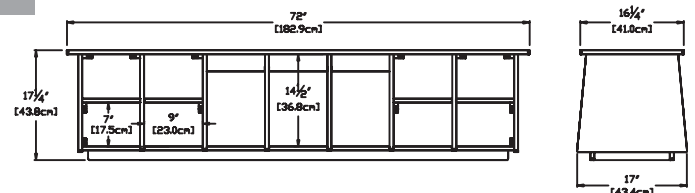

shipping dimensions: 18" x 18" x 48"
shipping weight: 77 lbs (34.9kg)

cubby 60

SKU: SG-CB60-(color code)

dimensions:
width: 60" (152.4cm)
depth: 17" (43.4cm)
height: 17.25" (43.8cm)

weight:
82 lbs (37.2kg)

shipping dimensions: Pallet

cubby 60 + boot holes

SKU: SG-CB60-B-(color code)

dimensions:
width: 60" (152.4cm)
depth: 17" (43.4cm)
height: 17.25" (43.8cm)

weight:
82 lbs (37.2kg)

shipping dimensions: Pallet

cubby 72

SKU: SG-CB72-(color code)

dimensions:
width: 72" (182.9cm)
depth: 17" (43.4cm)
height: 17.75" (45.0cm)

weight:
119 lbs (54.0kg)

shipping dimensions: Pallet

cubby 72 + boot holes

SKU: SG-CB72-B-(color code)

dimensions:
width: 72" (182.9cm)
depth: 17" (43.4cm)
height: 17.75" (45.0cm)

weight:
119 lbs (54.0kg)

shipping dimensions: Pallet