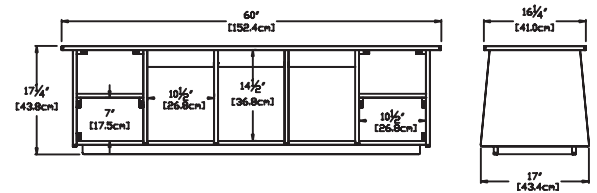

shipping dimensions: 18" x 18" x 48"
shipping weight: 77 lbs (34.9kg)

cubby 60

SKU: SG-CB60-(color code)

dimensions:
width: 60" (152.4cm)
depth: 17" (43.4cm)
height: 17.25" (43.8cm)

weight:
82 lbs (37.2kg)

shipping dimensions: Pallet

cubby 60 + boot holes

SKU: SG-CB60-B-(color code)

dimensions:
width: 60" (152.4cm)
depth: 17" (43.4cm)
height: 17.25" (43.8cm)

weight:
82 lbs (37.2kg)

shipping dimensions: Pallet

cubby 72

SKU: SG-CB72-(color code)

dimensions:
width: 72" (182.9cm)
depth: 17" (43.4cm)
height: 17.75" (45.0cm)

weight:
119 lbs (54.0kg)

shipping dimensions: Pallet

cubby 72 + boot holes

SKU: SG-CB72-B-(color code)

dimensions:
width: 72" (182.9cm)
depth: 17" (43.4cm)
height: 17.75" (45.0cm)

weight:
119 lbs (54.0kg)

shipping dimensions: Pallet