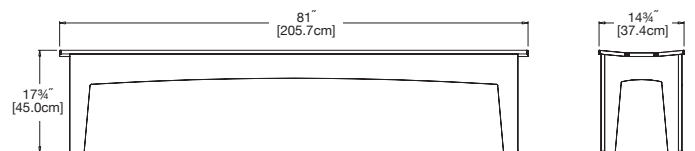

### bench 47

**SKU:** AL-B47-(color code)

**dimensions:**

width: 47" (119.4cm)  
depth: 16.75" (42.8cm)  
height: 17.5" (44.7cm)

**weight:**

36 lbs (16.3kg)

**use with:**

Table 62 to seat two

### bench 58

**SKU:** AL-B58-(color code)

**dimensions:**

width: 58" (147.3cm)  
depth: 16.75" (42.8cm)  
height: 17.5" (44.7cm)

**weight:**

46 lbs (20.8kg)

**use with:**

Table 72 to seat three

### bench 68

**SKU:** AL-B68-(color code)

**dimensions:**

width: 68" (172.7cm)  
depth: 14.75" (37.4cm)  
height: 17.75" (45.0cm)

**weight:**

50 lbs (22.7kg)

**use with:**

Table 82 to seat four

### bench 81

**SKU:** AL-B81-(color code)

**dimensions:**

width: 81" (205.7cm)  
depth: 14.75" (37.4cm)  
height: 17.75" (45.0cm)

**weight:**

69 lbs (31.3kg)

**use with:**

Table 95 to seat five