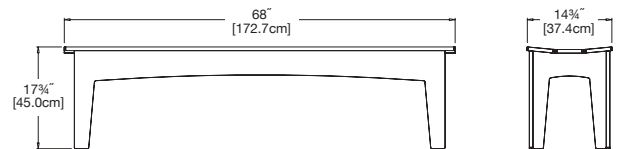

### bench 58

**SKU:** AL-B58-(color code)

**dimensions:**

width: 58" (147.3cm)  
depth: 16.75" (42.8cm)  
height: 17.5" (44.7cm)

**weight:**

46 lbs (20.8kg)

**use with:**

Table 72 to seat three

**shipping dimensions:** 24" x 14" x 4"  
**shipping weight:** 16 lbs (7.3kg)

### bench 68

**SKU:** AL-B68-(color code)

**dimensions:**

width: 68" (172.7cm)  
depth: 14.75" (37.4cm)  
height: 17.75" (45.0cm)

**weight:**

50 lbs (22.7kg)

**use with:**

Table 82 to seat four

### bench 81

**SKU:** AL-B81-(color code)

**dimensions:**

width: 81" (205.7cm)  
depth: 14.75" (37.4cm)  
height: 17.75" (45.0cm)

**weight:**

69 lbs (31.3kg)

**use with:**

Table 95 to seat five