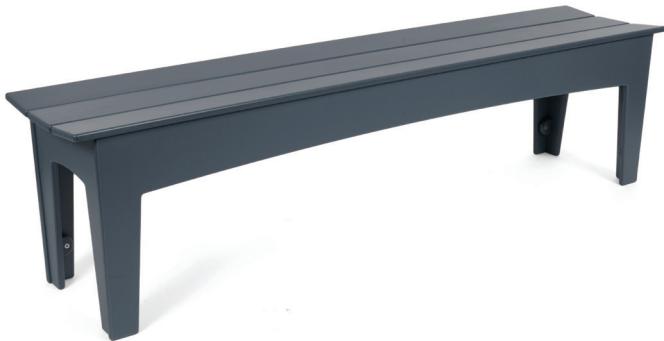

**bench 22**

**bench 47 & 58**

**bench 68 & 81**

**black:** color code BL

**cloud:** color code CW

**leaf:** color code LG

**chocolate:** color code CB

**apple:** color code AR

**sunset:** color code OR

**sky:** color code SB

**sand:** color code SD

**charcoal:** color code CG

**use with:**  
alfresco  
collection

**collection:**  
alfresco  
**material:**  
100% recycled  
HDPE

flat pack shipped  
some assembly required

### bench 22

**SKU:** AL-B22-(color code)

**dimensions:**

width: 22" (55.9cm)  
depth: 16.75" (42.8cm)  
height: 17.5" (44.7cm)

**weight:**

17 lbs (7.7kg)

**use with:**

any table to seat one

### bench 58

**SKU:** AL-B58-(color code)

**dimensions:**

width: 58" (147.3cm)  
depth: 16.75" (42.8cm)  
height: 17.5" (44.7cm)

**weight:**

46 lbs (20.8kg)

**use with:**

Table 72 to seat three