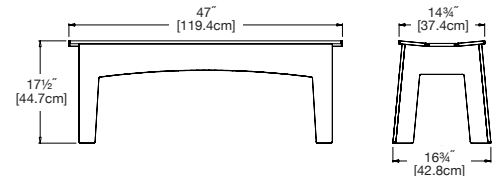

### bench 22

**SKU:** AL-B22-(color code)

**dimensions:**

width: 22" (55.9cm)  
depth: 16.75" (42.8cm)  
height: 17.5" (44.7cm)

**weight:**

17 lbs (7.7kg)

**use with:**

any table to seat one

### bench 47

**SKU:** AL-B47-(color code)

**dimensions:**

width: 47" (119.4cm)  
depth: 16.75" (42.8cm)  
height: 17.5" (44.7cm)

**weight:**

36 lbs (16.3kg)

**use with:**

Table 62 to seat two

### bench 58

**SKU:** AL-B58-(color code)

**dimensions:**

width: 58" (147.3cm)  
depth: 16.75" (42.8cm)  
height: 17.5" (44.7cm)

**weight:**

46 lbs (20.8kg)

**use with:**

Table 72 to seat three

### bench 68

**SKU:** AL-B68-(color code)

**dimensions:**

width: 68" (172.7cm)  
depth: 14.75" (37.4cm)  
height: 17.75" (45.0cm)

**weight:**

50 lbs (22.7kg)

**use with:**

Table 82 to seat four