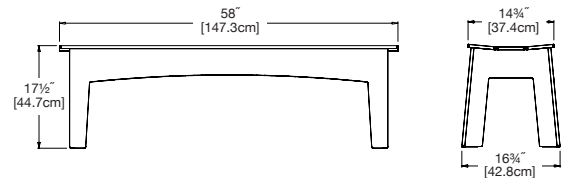

### bench 47

**SKU:** AL-B47-(color code)

**dimensions:**

width: 47" (119.4cm)  
depth: 16.75" (42.8cm)  
height: 17.5" (44.7cm)

**weight:**

36 lbs (16.3kg)

**use with:**

Table 62 to seat two

### bench 58

**SKU:** AL-B58-(color code)

**dimensions:**

width: 58" (147.3cm)  
depth: 16.75" (42.8cm)  
height: 17.5" (44.7cm)

**weight:**

46 lbs (20.8kg)

**use with:**

Table 72 to seat three

**shipping dimensions:** 24" x 14" x 4"  
**shipping weight:** 16 lbs (7.3kg)

### bench 68

**SKU:** AL-B68-(color code)

**dimensions:**

width: 68" (172.7cm)  
depth: 14.75" (37.4cm)  
height: 17.75" (45.0cm)

**weight:**

50 lbs (22.7kg)

**use with:**

Table 82 to seat four