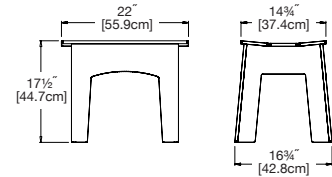

### bench 22

**SKU:** AL-B22-(color code)

**dimensions:**

width: 22" (55.9cm)  
depth: 16.75" (42.8cm)  
height: 17.5" (44.7cm)

**weight:**

17 lbs (7.7kg)

**use with:**

any table to seat one

**shipping dimensions:** 20" x 12" x 4"  
**shipping weight:** 12 lbs (5.4kg)

### bench 47

**SKU:** AL-B47-(color code)

**dimensions:**

width: 47" (119.4cm)  
depth: 16.75" (42.8cm)  
height: 17.5" (44.7cm)

**weight:**

36 lbs (16.3kg)

**use with:**

Table 62 to seat two

### bench 58

**SKU:** AL-B58-(color code)

**dimensions:**

width: 58" (147.3cm)  
depth: 16.75" (42.8cm)  
height: 17.5" (44.7cm)

**weight:**

46 lbs (20.8kg)

**use with:**

Table 72 to seat three