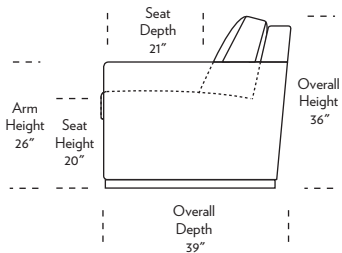

Standard Comfort Sleeper®

Features:

- Featuring the patented Tiffany 24/7™ platform sleep system
- Room to stretch out with true 80 inches of bedroom-length sleeping surface
- Ultimate comfort on five inches of plush, high-density foam mattress
- Under-sofa dust covers keeps dust and dirt from ever touching the mattress
- Zero wall clearance
- Quick-ship delivery
- Single-needle top-stitch
- High-density, high-resiliency foam seat cushions
- Loose back and seat cushions
- Lifetime warranty on frame
- 10-year mechanism warranty

Mattress Options:

- Premier with Crypton™ ticking
- Gel
- Tempur-Pedic®

Options:

- High-density, high-resiliency foam seat cushions encased in down and down back cushions available
- Wood legs available in Acorn, Espresso or Walnut finish
- Nailhead trim available in Antique Brass, Chrome or Pewter finish (deck only)

Please use actual leather, fabric, Crypton®, Sunbrella® and Ultrasuede® swatches when specifying furniture as the colors shown may vary due to the printing process.