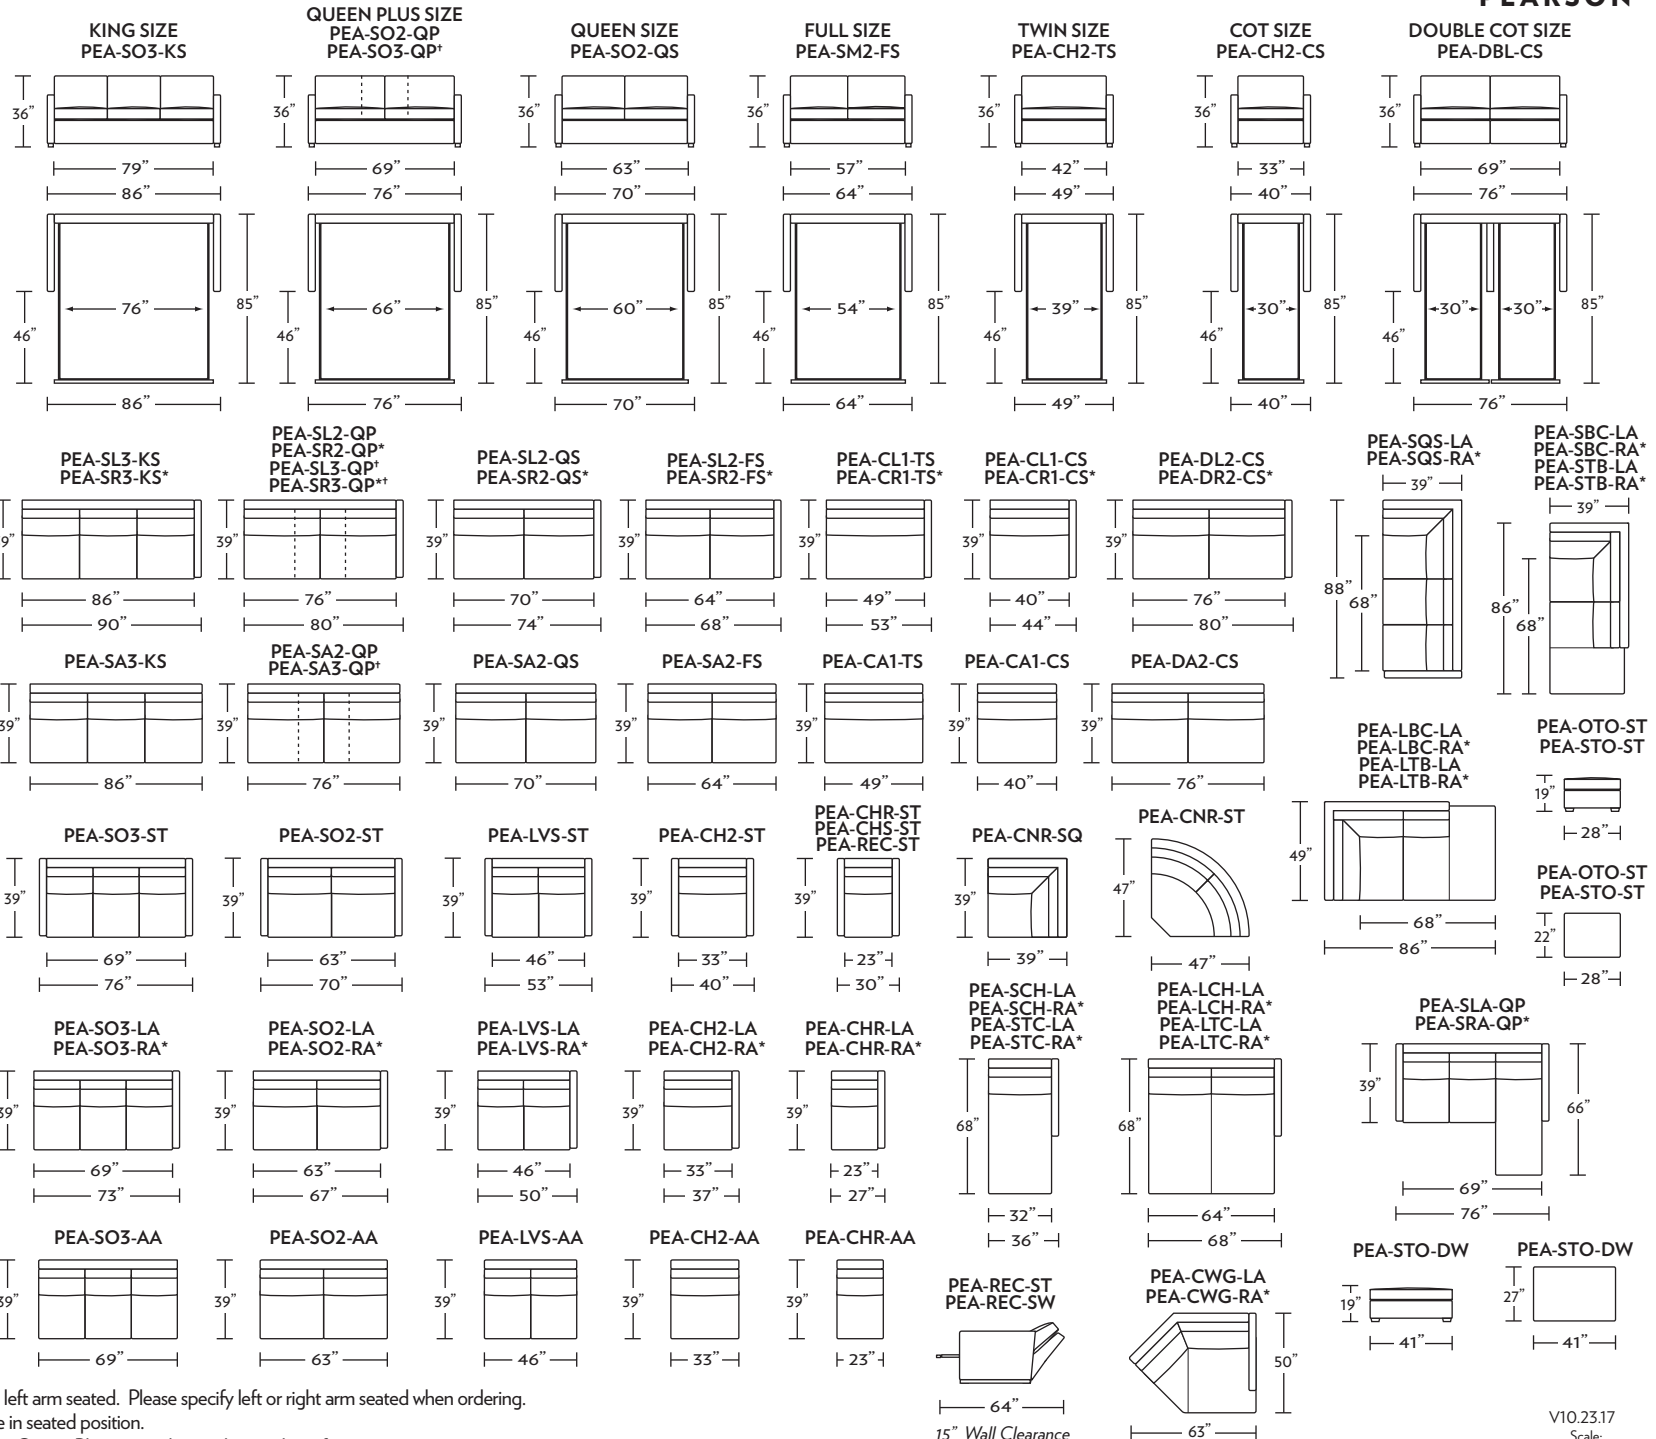

PEARSON

* Picture shows left arm seated. Please specify left or right arm seated when ordering.

All orders are in seated position.

† Dotted lines for Queen Plus sizes indicates the number of seats.

All dimensions are approximate and subject to change.